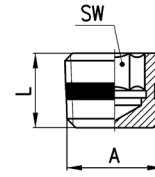

**Fittings Mod. S2615**

BSPT Male Plug Tapper Sprint®

DIMENSIONS				
Mod.	A	L	SW	Weight (g)
S2615 1/8	R1/8	8	5	2
S2615 1/4	R1/4	10	7	6
S2615 3/8	R3/8	10	8	12

SERIES S2000 BRASS PIPE FITTINGS SPRINT®