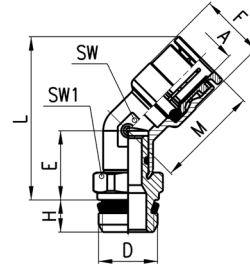

Fittings Mod. S6110

45° Male Elbow Sprint®

DIMENSIONS										
Mod.	A	D	E	F	H	L	M	SW	SW1	Weight (g)
S6110 6-1/8	6	G1/8	14	12.7	5.5	32.5	20.5	11	12	21
S6110 6-1/4	6	G1/4	14	12.7	7	34.5	20.5	11	14	25
S6110 8-1/8	8	G1/8	14	14.2	5.5	32.5	22.5	11	12	21
S6110 8-1/4	8	G1/4	14	14.2	7	34.5	22.5	11	14	26
S6110 8-3/8	8	G3/8	14.5	14.2	8	35	22.5	11	19	38
S6110 10-1/4	10	G1/4	15.5	16.5	7	39.5	26.5	15	17	39
S6110 10-3/8	10	G3/8	15.5	16.5	8	39.5	26.5	15	19	44
S6110 10-1/2	10	G1/2	16	16.5	9	40	26.5	15	22	57
S6110 12-1/4	12	G1/4	15.5	19.5	7	40.5	26.5	15	17	41
S6110 12-3/8	12	G3/8	15.5	19.5	8	40.5	26.5	15	19	46
S6110 12-1/2	12	G1/2	16	19.5	9	41	26.5	15	22	59

Fittings Mod. 6590 Micro

Bulkhead Connector

DIMENSIONS							
Mod.	A	B	F	L	MAX	T	Weight (g)
6590 3	3	M7x0.75	5.8	18.4	5	11.4	4