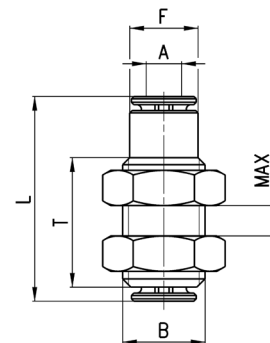

Fittings Mod. S6110

45° Male Elbow Sprint®

DIMENSIONS										
Mod.	A	D	E	F	H	L	M	SW	SW1	Weight (g)
S6110 6-1/8	6	G1/8	14	12.7	5.5	32.5	20.5	11	12	21
S6110 6-1/4	6	G1/4	14	12.7	7	34.5	20.5	11	14	25
S6110 8-1/8	8	G1/8	14	14.2	5.5	32.5	22.5	11	12	21
S6110 8-1/4	8	G1/4	14	14.2	7	34.5	22.5	11	14	26
S6110 8-3/8	8	G3/8	14.5	14.2	8	35	22.5	11	19	38
S6110 10-1/4	10	G1/4	15.5	16.5	7	39.5	26.5	15	17	39
S6110 10-3/8	10	G3/8	15.5	16.5	8	39.5	26.5	15	19	44
S6110 10-1/2	10	G1/2	16	16.5	9	40	26.5	15	22	57
S6110 12-1/4	12	G1/4	15.5	19.5	7	40.5	26.5	15	17	41
S6110 12-3/8	12	G3/8	15.5	19.5	8	40.5	26.5	15	19	46
S6110 12-1/2	12	G1/2	16	19.5	9	41	26.5	15	22	59

Fittings Mod. 6590 Micro

Bulkhead Connector

DIMENSIONS							
Mod.	A	B	F	L	MAX	T	Weight (g)
6590 3	3	M7x0.75	5.8	18.4	5	11.4	4