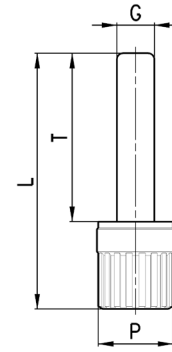

Accessory Mod. 6900 Micro

Plastic Male Plug

DIMENSIONS					
Mod.	G	L	P	T	Weight (g)
6900 3	3	20.5	6	13.5	1

Accessory Mod. 6900

Plastic Male Plug

DIMENSIONS					
Mod.	G	L	P	T	Weight (g)
6900 4	4	29	8	20	1
6900 5	5	29.5	8	20.5	1
6900 6	6	31.5	8	22.5	1
6900 8	8	34.5	12	24.5	2
6900 10	10	37	12	27	2
6900 12	12	40.5	16	28.5	3
6900 14	14	42.5	16	30.5	3

Accessory Mod. SP

Disconnecting tube set

The set includes keys to disconnect tubes with diameters between 4 and 12 mm.

Mod.
SP