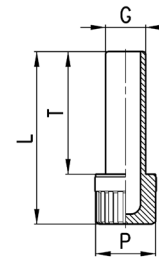

Accessory Mod. 6900 Micro

Plastic Male Plug

DIMENSIONS					
Mod.	G	L	P	T	Weight (g)
6900 3	3	20.5	6	13.5	1

Accessory Mod. 6900

Plastic Male Plug

DIMENSIONS					
Mod.	G	L	P	T	Weight (g)
6900 4	4	29	8	20	1
6900 5	5	29.5	8	20.5	1
6900 6	6	31.5	8	22.5	1
6900 8	8	34.5	12	24.5	2
6900 10	10	37	12	27	2
6900 12	12	40.5	16	28.5	3
6900 14	14	42.5	16	30.5	3

Accessory Mod. SP

Disconnecting tube set

The set includes keys to disconnect tubes with diameters between 4 and 12 mm.

Mod.
SP