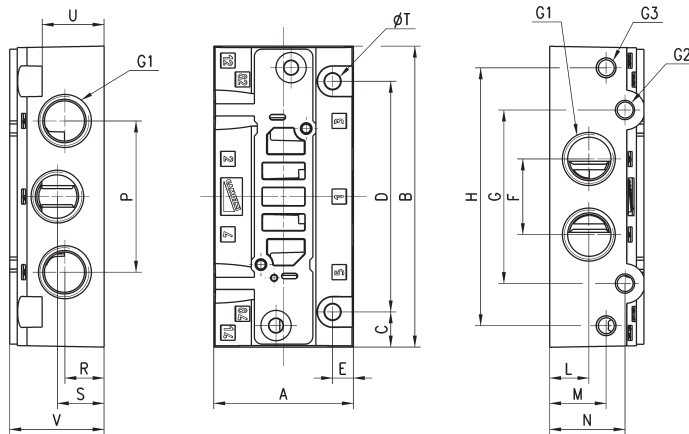

**Single sub-base for base mounted valves - size 10,5**

Note: The valve and its single sub-base are available on request.

DIMENSIONS																					
Mod.	Size	G1	G2	G3	A	B	C	D	E	F	G	H	L	M	N	P	R	S	T	U	V
E520-0101	10,5	G1/8	M5	M5	26	66	8	50	4	15	37,3	57,3	8,2	17	18	24,5	8,2	17,2	32	17,5	25,5