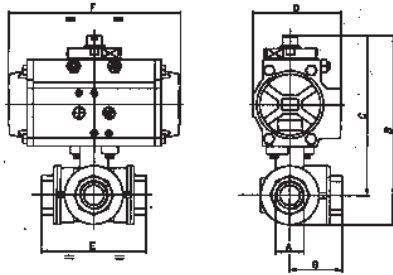

# Actuated Three-Way Brass Ball Valves

Actuated 3-way Brass Ball Valve

Full bore 3-way Brass Ball Valve, Ball bored to T or L with Direct Mount Pneumatic Actuator.  
 NPT thread version also available. Pressure rating up to 30 BAR according to size.  
 For Valve details refer to type 3500/3600 see page 6.00/012.

- Part Number: 8P0083\* (double acting T Ported)  
 8P0084\* (double acting L Ported)  
 8P0085\* (single acting T Ported)  
 8P0086\* (single acting L Ported)

Valve Mounted on Double Acting Actuator. Types 8P0083-T 8P0084-L

Dimensions (mm)											
Size	Thread	DN	PN	A	B	C	D	E	F	G	ACT
*02	1/4	8	30	1/4	113	96	45	67	110	34	32
*03	3/8	10	30	3/8	113	96	45	67	110	34	32
*04	1/2	15	30	1/2	118	98	45	77	110	39	32
*05	3/4	20	30	3/4	155	131	71	87	140	44	52
*06	1	25	16	1	167	137	71	105	140	53	52
*07	1 1/4	32	10	1 1/4	185	149	71	123	140	62	52
*08	1 1/2	40	10	1 1/2	218	175	81	139	162	70	63
*10	2	50	10	2	258	202	95	166	207	83	75

Valve Mounted on Single Acting Actuator. Types 8P0085-T 8P0086-L

Dimensions (mm)											
Size	Thread	DN	PN	A	B	C	D	E	F	G	ACT
*02	1/4	8	30	1/4	137	120	71	67	140	34	52
*03	3/8	10	30	3/8	137	120	71	67	140	34	52
*04	1/2	15	30	1/2	142	123	71	77	140	39	52
*05	3/4	20	30	3/4	166	142	81	87	162	44	63
*06	1	25	16	1	178	148	81	105	162	53	63
*07	1 1/4	32	10	1 1/4	196	160	81	123	162	62	63
*08	1 1/2	40	10	1 1/2	246	203	106	139	238	70	85
*10	2	50	10	2	282	227	123	166	272	83	100