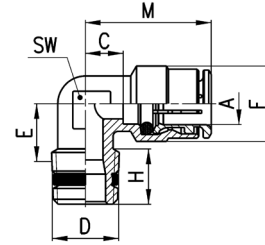

## Fittings Mod. S6500

### Metric Fix Male Elbow

DIMENSIONS									
Mod.	A	D	C	E	F	H	M	SW	Weight (g)
S6500 4-1/8	4	R1/8	3.5	8.5	9	7.5	17.5	8	9
S6500 4-1/4	4	R1/4	5	11.5	9	12	19	9	13
S6500 5-1/8	5	R1/8	5.5	8.5	10	7.5	20.5	9	13
S6500 5-1/4	5	R1/4	5.5	11.5	10	12	20.5	9	17
S6500 6-1/8	6	R1/8	4	9	12.7	7.5	20	9	15
S6500 6-1/4	6	R1/4	4	11.5	12.7	12	20	9	16
S6500 8-1/8	8	R1/8	5	10.5	14.2	6.5	22.5	11	18
S6500 8-1/4	8	R1/4	5	11.5	14.2	12.5	22.5	11	21
S6500 8-3/8	8	R3/8	7	13	14.2	11.5	24.5	12	25
S6500 10-1/4	10	R1/4	5.8	13	16.5	11.5	26	13	33
S6500 10-3/8	10	R3/8	5.8	13	16.5	12	26	13	33
S6500 12-1/4	12	R1/4	7.3	14.5	19.5	11	26.5	15	46
S6500 12-3/8	12	R3/8	7.3	13.5	19.5	11.5	26.5	15	39

### Long Swivel Male Elbow Sprint®

DIMENSIONS										
Mod.	A	D	C	E	F	H	M	SW	SW1	Weight (g)
6525 6-1/8	6	G1/8	4	33.8	12.7	5.5	20	9	12	34
6525 6-1/4	6	G1/4	4	34	12.7	7	20	9	14	47
6525 8-1/8	8	G1/8	5	34.8	14.2	5.5	22.5	11	12	35
6525 8-1/4	8	G1/4	5	35	14.2	7	22.5	11	14	50