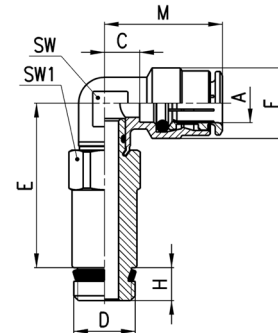

## Fittings Mod. S6500

### Metric Fix Male Elbow

DIMENSIONS									
Mod.	A	D	C	E	F	H	M	SW	Weight (g)
S6500 4-1/8	4	R1/8	3.5	8.5	9	7.5	17.5	8	9
S6500 4-1/4	4	R1/4	5	11.5	9	12	19	9	13
S6500 5-1/8	5	R1/8	5.5	8.5	10	7.5	20.5	9	13
S6500 5-1/4	5	R1/4	5.5	11.5	10	12	20.5	9	17
S6500 6-1/8	6	R1/8	4	9	12.7	7.5	20	9	15
S6500 6-1/4	6	R1/4	4	11.5	12.7	12	20	9	16
S6500 8-1/8	8	R1/8	5	10.5	14.2	6.5	22.5	11	18
S6500 8-1/4	8	R1/4	5	11.5	14.2	12.5	22.5	11	21
S6500 8-3/8	8	R3/8	7	13	14.2	11.5	24.5	12	25
S6500 10-1/4	10	R1/4	5.8	13	16.5	11.5	26	13	33
S6500 10-3/8	10	R3/8	5.8	13	16.5	12	26	13	33
S6500 12-1/4	12	R1/4	7.3	14.5	19.5	11	26.5	15	46
S6500 12-3/8	12	R3/8	7.3	13.5	19.5	11.5	26.5	15	39

## Fittings Mod. 6525

### Long Swivel Male Elbow Sprint®

DIMENSIONS										
Mod.	A	D	C	E	F	H	M	SW	SW1	Weight (g)
6525 6-1/8	6	G1/8	4	33.8	12.7	5.5	20	9	12	34
6525 6-1/4	6	G1/4	4	34	12.7	7	20	9	14	47
6525 8-1/8	8	G1/8	5	34.8	14.2	5.5	22.5	11	12	35
6525 8-1/4	8	G1/4	5	35	14.2	7	22.5	11	14	50