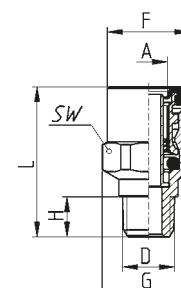

* on request only. The previous version is available while stocks last.

Straight fittings Mod. D6512

Supplied without any insert

CHARACTERISTICS									
Mod.	A	D	F	G	H	L	SW	Weight (g)	Pack. (pcs)
D6512 4-M10X1	4x1	M10X1	11,7	13,2	7	24,5	12	9	10

Straight fittings Mod. 9510

CHARACTERISTICS									
Mod.	A	D	F	G	H	L	SW	Weight (g)	Pack. (pcs)
9510 6-02	6x1	1/8 NPTF	13,8	15	8	24,5	14	16	10
9510 05-02	8x1	1/8 NPTF	16,5	18,5	8	30	17	27	10