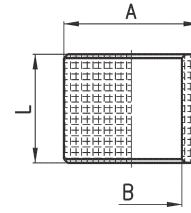

Silencing bush Series 2905

For flow control valves Mod. SCO and MCO
(see the dedicated section)

DIMENSIONS			
Mod.	A	B	L
2905 1/8	14	10	14.5
2905 1/4	18	13.5	14.5
2905 3/8	21	16.8	14.5