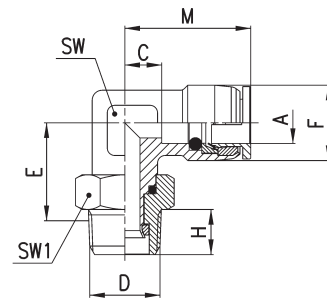

**Fittings Mod. X6500**

BSPT Fix Elbow

DIMENSIONS											
Mod.	A	C	D	E	F	H	M	SW	Weight (g)	Package	
X6500 4-1/8	4	7.8	R1/8	12.5	11	8	20.3	12	22	10	
X6500 6-1/8	6	8.8	R1/8	12.5	11.9	8	22.3	12	20	10	
X6500 6-1/4	6	8.8	R1/4	12	11.9	9	22.3	12	24	10	
X6500 8-1/8	8	8.4	R1/8	15	15	8	24.5	12	26	10	
X6500 8-1/4	8	8.4	R1/4	14	15	10	24.5	12	25	10	
X6500 10-1/4	10	8.7	R1/4	15	17.4	10	25.9	14	36	10	
X6500 10-3/8	10	8.7	R3/8	15	17.4	10.8	25.9	14	41	10	
X6500 12-1/4	12	9.5	R1/4	16	20	10	28.5	17	49	10	
X6500 12-3/8	12	9.5	R3/8	16	20	12	28.5	17	55	10	

**Fittings Mod. X6520**

BSPT Swivel Elbow

DIMENSIONS											
Mod.	A	C	D	E	F	H	M	SW	SW1	Weight (g)	Package
X6520 4-1/8	4	4.3	R1/8	15.3	10	8	16.8	12	12	20	10
X6520 4-1/4	4	4.3	R1/4	15.8	10	10	16.8	12	15	24	10
X6520 6-1/8	6	8.8	R1/8	15.3	11.9	8	22.3	12	12	24	10
X6520 6-1/4	6	5.8	R1/4	19.8	13	10	19.3	14	15	33	10
X6520 8-1/8	8	9.4	R1/8	19.5	15	8	25.5	14	12	41	10
X6520 8-1/4	8	9.4	R1/4	19.8	15	10	25.5	14	15	44	10
X6520 10-1/4	10	10.7	R1/4	20.6	17.4	10	27.9	17	15	57	10
X6520 10-3/8	10	10.7	R3/8	20.9	17.4	11	27.9	17	19	65	10
X6520 12-1/4	12	9.5	R1/4	21.1	20	10	28.5	17	15	55	10
X6520 12-3/8	12	9.5	R3/8	20.9	20	11	28.5	17	19	65	10
X6520 12-1/2	12	9.5	R1/2	19.4	20	13	28.5	17	22	80	10