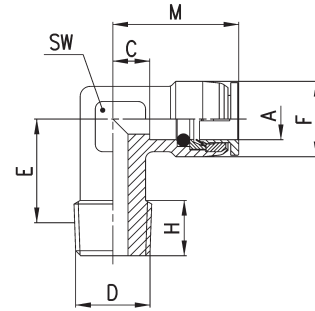

**Fittings Mod. X6500**

BSPT Fix Elbow

DIMENSIONS											
Mod.	A	C	D	E	F	H	M	SW	Weight (g)	Package	
X6500 4-1/8	4	7.8	R1/8	12.5	11	8	20.3	12	22	10	
X6500 6-1/8	6	8.8	R1/8	12.5	11.9	8	22.3	12	20	10	
X6500 6-1/4	6	8.8	R1/4	12	11.9	9	22.3	12	24	10	
X6500 8-1/8	8	8.4	R1/8	15	15	8	24.5	12	26	10	
X6500 8-1/4	8	8.4	R1/4	14	15	10	24.5	12	25	10	
X6500 10-1/4	10	8.7	R1/4	15	17.4	10	25.9	14	36	10	
X6500 10-3/8	10	8.7	R3/8	15	17.4	10.8	25.9	14	41	10	
X6500 12-1/4	12	9.5	R1/4	16	20	10	28.5	17	49	10	
X6500 12-3/8	12	9.5	R3/8	16	20	12	28.5	17	55	10	

**Fittings Mod. X6520**

BSPT Swivel Elbow

DIMENSIONS											
Mod.	A	C	D	E	F	H	M	SW	SW1	Weight (g)	Package
X6520 4-1/8	4	4.3	R1/8	15.3	10	8	16.8	12	12	20	10
X6520 4-1/4	4	4.3	R1/4	15.8	10	10	16.8	12	15	24	10
X6520 6-1/8	6	8.8	R1/8	15.3	11.9	8	22.3	12	12	24	10
X6520 6-1/4	6	5.8	R1/4	19.8	13	10	19.3	14	15	33	10
X6520 8-1/8	8	9.4	R1/8	19.5	15	8	25.5	14	12	41	10
X6520 8-1/4	8	9.4	R1/4	19.8	15	10	25.5	14	15	44	10
X6520 10-1/4	10	10.7	R1/4	20.6	17.4	10	27.9	17	15	57	10
X6520 10-3/8	10	10.7	R3/8	20.9	17.4	11	27.9	17	19	65	10
X6520 12-1/4	12	9.5	R1/4	21.1	20	10	28.5	17	15	55	10
X6520 12-3/8	12	9.5	R3/8	20.9	20	11	28.5	17	19	65	10
X6520 12-1/2	12	9.5	R1/2	19.4	20	13	28.5	17	22	80	10