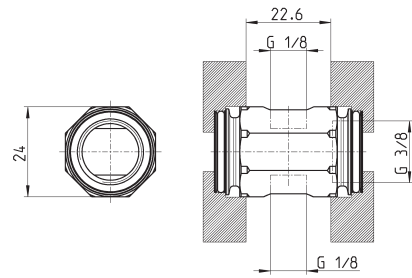

Intermediate joining cartridge with derivation Mod. MD1-B

The kit is supplied with:
 1x intermediate joining cartridge with derivation
 4x zinc-plated white special screws $\varnothing 4,5$ TC/RC

Mod.
MD1-B

Intermediate joining cartridge with non return valve Mod. MD1-VNR

The kit is supplied with:
 1x intermediate joining cartridge
 with non return valve
 4x zinc-plated white special screws $\varnothing 4,5$ TC/RC