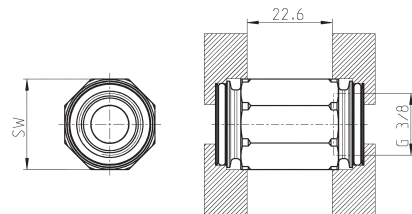

Intermediate joining cartridge with derivation Mod. MD1-B

The kit is supplied with:
 1x intermediate joining cartridge with derivation
 4x zinc-plated white special screws $\varnothing 4,5$ TC/RC

Mod.
MD1-B

Intermediate joining cartridge with non return valve Mod. MD1-VNR

The kit is supplied with:
 1x intermediate joining cartridge
 with non return valve
 4x zinc-plated white special screws $\varnothing 4,5$ TC/RC