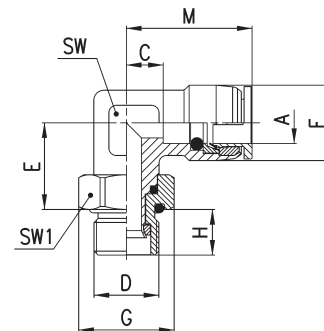

Fittings Mod. X6430

BSPT Swivel Centre Tee

DIMENSIONS											
Mod.	A	C	D	E	F	H	L	SW	SW1	Weight (g)	Package
X6430 4-1/8	4	4.3	R1/8	15.3	10	8	33.6	12	12	33	10
X6430 4-1/4	4	4.3	R1/4	15.8	10	10	33.6	12	15	41	10
X6430 6-1/8	6	8.8	R1/8	16.1	11.9	8	44.6	12	12	33	10
X6430 6-1/4	6	5.8	R1/4	18.6	13	10	38.6	14	15	45	10
X6430 8-1/8	8	8.3	R1/8	17.3	15	8	48.8	14	12	46	10
X6430 8-1/4	8	8.3	R1/4	18.5	15	10	48.8	14	15	54	10
X6430 10-1/4	10	10.7	R1/4	21.1	17.4	10	55.8	17	15	77	10
X6430 10-3/8	10	10.7	R3/8	20.9	17.4	11	55.8	17	19	84	10
X6430 12-1/4	12	9.5	R1/4	21.1	20	10	57	17	15	79	10
X6430 12-3/8	12	9.5	R3/8	20.9	20	11	57	17	19	87	10
X6430 12-1/2	12	15.6	R1/2	19.4	20	13	57	17	22	100	10

Fittings Mod. X6522

BSP Swivel Elbow

DIMENSIONS												
Mod.	A	C	D	E	F	G	H	M	SW	SW1	Weight (g)	Package
X6522 4-1/8	4	4.3	G1/8	15.3	10	15	6.5	16.8	12	14	22	10
X6522 4-1/4	4	4.3	G1/4	15.7	10	18.5	9	16.8	12	17	25	10
X6522 6-1/8	6	8.8	G1/8	15.3	11.9	15	6.5	22.3	12	14	26	10
X6522 6-1/4	6	5.8	G1/4	18.7	13	18.5	9	19.3	14	17	40	10
X6522 8-1/8	8	9.4	G1/8	19.5	15	15	6.5	25.5	14	14	43	10
X6522 8-1/4	8	9.4	G1/4	18.7	15	18.5	9	25.5	14	17	46	10
X6522 10-1/4	10	10.7	G1/4	19.5	17.4	18.5	9	27.9	17	17	59	10
X6522 10-3/8	10	10.7	G3/8	20.4	17.4	24	9	27.9	17	22	72	10
X6522 12-1/4	12	9.5	G1/4	20	20	18.5	9	28.5	17	17	63	10
X6522 12-3/8	12	9.5	G3/8	20.4	20	24	9	28.5	17	22	73	10
X6522 12-1/2	12	9.5	G1/2	20.4	20	30	9.5	28.5	17	27	83	10