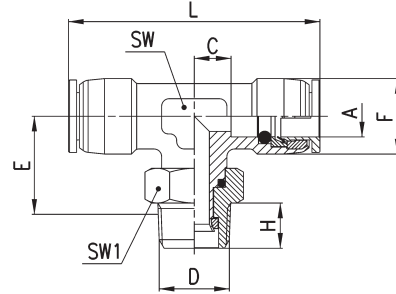

Fittings Mod. X6430

BSPT Swivel Centre Tee

DIMENSIONS											
Mod.	A	C	D	E	F	H	L	SW	SW1	Weight (g)	Package
X6430 4-1/8	4	4.3	R1/8	15.3	10	8	33.6	12	12	33	10
X6430 4-1/4	4	4.3	R1/4	15.8	10	10	33.6	12	15	41	10
X6430 6-1/8	6	8.8	R1/8	16.1	11.9	8	44.6	12	12	33	10
X6430 6-1/4	6	5.8	R1/4	18.6	13	10	38.6	14	15	45	10
X6430 8-1/8	8	8.3	R1/8	17.3	15	8	48.8	14	12	46	10
X6430 8-1/4	8	8.3	R1/4	18.5	15	10	48.8	14	15	54	10
X6430 10-1/4	10	10.7	R1/4	21.1	17.4	10	55.8	17	15	77	10
X6430 10-3/8	10	10.7	R3/8	20.9	17.4	11	55.8	17	19	84	10
X6430 12-1/4	12	9.5	R1/4	21.1	20	10	57	17	15	79	10
X6430 12-3/8	12	9.5	R3/8	20.9	20	11	57	17	19	87	10
X6430 12-1/2	12	15.6	R1/2	19.4	20	13	57	17	22	100	10

Fittings Mod. X6522

BSP Swivel Elbow

DIMENSIONS												
Mod.	A	C	D	E	F	G	H	M	SW	SW1	Weight (g)	Package
X6522 4-1/8	4	4.3	G1/8	15.3	10	15	6.5	16.8	12	14	22	10
X6522 4-1/4	4	4.3	G1/4	15.7	10	18.5	9	16.8	12	17	25	10
X6522 6-1/8	6	8.8	G1/8	15.3	11.9	15	6.5	22.3	12	14	26	10
X6522 6-1/4	6	5.8	G1/4	18.7	13	18.5	9	19.3	14	17	40	10
X6522 8-1/8	8	9.4	G1/8	19.5	15	15	6.5	25.5	14	14	43	10
X6522 8-1/4	8	9.4	G1/4	18.7	15	18.5	9	25.5	14	17	46	10
X6522 10-1/4	10	10.7	G1/4	19.5	17.4	18.5	9	27.9	17	17	59	10
X6522 10-3/8	10	10.7	G3/8	20.4	17.4	24	9	27.9	17	22	72	10
X6522 12-1/4	12	9.5	G1/4	20	20	18.5	9	28.5	17	17	63	10
X6522 12-3/8	12	9.5	G3/8	20.4	20	24	9	28.5	17	22	73	10
X6522 12-1/2	12	9.5	G1/2	20.4	20	30	9.5	28.5	17	27	83	10