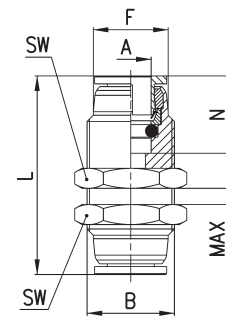

Fittings Mod. X6550

Elbow Connector

DIMENSIONS							
Mod.	A	C	F	M	SW	Weight (g)	Package
X6550 4	4	7.8	11	20.3	12	22	10
X6550 6	6	8.8	11.9	22.3	12	23	10
X6550 8	8	8.4	15	24.5	12	28	10
X6550 10	10	8.7	17.4	25.9	14	42	10
X6550 12	12	9.5	20	28.5	17	58	10

Fittings Mod. X6540

Tee Connector

DIMENSIONS								
Mod.	A	C	F	L	M	SW	Weight (g)	Package
X6540 4	4	8.8	11	42.6	21.3	12	32	10
X6540 6	6	8.8	11.9	44.6	22.3	12	33	10
X6540 8	8	8.4	15	49	24.5	12	44	10
X6540 10	10	8.7	17.4	51.8	25.9	14	54	10
X6540 12	12	9.5	20	57	28.5	17	80	10

Fittings Mod. X6590

Bulkhead Union Connector

DIMENSIONS									
Mod.	A	B	F	L	N	MAX	SW	Weight (g)	Package
X6590 4	4	M11X1	9.7	29	12.5	6	14	17	10
X6590 6	6	M13X1	11.6	34	13.5	9	17	29	10
X6590 8	8	M16X1	14.7	37.2	16.1	9	19	40	10
X6590 10	10	M19X1	17.4	43.4	17.2	11	22	62	10
X6590 12	12	M22X1	20	50	19	15	27	103	10