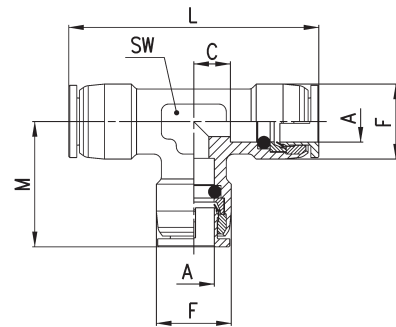

Fittings Mod. X6550

Elbow Connector

DIMENSIONS							
Mod.	A	C	F	M	SW	Weight (g)	Package
X6550 4	4	7.8	11	20.3	12	22	10
X6550 6	6	8.8	11.9	22.3	12	23	10
X6550 8	8	8.4	15	24.5	12	28	10
X6550 10	10	8.7	17.4	25.9	14	42	10
X6550 12	12	9.5	20	28.5	17	58	10

Fittings Mod. X6540

Tee Connector

DIMENSIONS								
Mod.	A	C	F	L	M	SW	Weight (g)	Package
X6540 4	4	8.8	11	42.6	21.3	12	32	10
X6540 6	6	8.8	11.9	44.6	22.3	12	33	10
X6540 8	8	8.4	15	49	24.5	12	44	10
X6540 10	10	8.7	17.4	51.8	25.9	14	54	10
X6540 12	12	9.5	20	57	28.5	17	80	10

Fittings Mod. X6590

Bulkhead Union Connector

DIMENSIONS									
Mod.	A	B	F	L	N	MAX	SW	Weight (g)	Package
X6590 4	4	M11X1	9.7	29	12.5	6	14	17	10
X6590 6	6	M13X1	11.6	34	13.5	9	17	29	10
X6590 8	8	M16X1	14.7	37.2	16.1	9	19	40	10
X6590 10	10	M19X1	17.4	43.4	17.2	11	22	62	10
X6590 12	12	M22X1	20	50	19	15	27	103	10