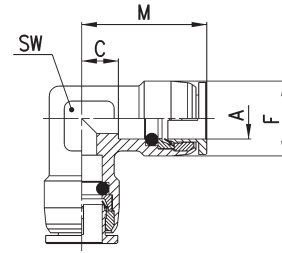

Fittings Mod. X6550

Elbow Connector

DIMENSIONS							
Mod.	A	C	F	M	SW	Weight (g)	Package
X6550 4	4	7.8	11	20.3	12	22	10
X6550 6	6	8.8	11.9	22.3	12	23	10
X6550 8	8	8.4	15	24.5	12	28	10
X6550 10	10	8.7	17.4	25.9	14	42	10
X6550 12	12	9.5	20	28.5	17	58	10

Fittings Mod. X6540

Tee Connector

DIMENSIONS								
Mod.	A	C	F	L	M	SW	Weight (g)	Package
X6540 4	4	8.8	11	42.6	21.3	12	32	10
X6540 6	6	8.8	11.9	44.6	22.3	12	33	10
X6540 8	8	8.4	15	49	24.5	12	44	10
X6540 10	10	8.7	17.4	51.8	25.9	14	54	10
X6540 12	12	9.5	20	57	28.5	17	80	10

Fittings Mod. X6590

Bulkhead Union Connector

DIMENSIONS									
Mod.	A	B	F	L	N	MAX	SW	Weight (g)	Package
X6590 4	4	M11X1	9.7	29	12.5	6	14	17	10
X6590 6	6	M13X1	11.6	34	13.5	9	17	29	10
X6590 8	8	M16X1	14.7	37.2	16.1	9	19	40	10
X6590 10	10	M19X1	17.4	43.4	17.2	11	22	62	10
X6590 12	12	M22X1	20	50	19	15	27	103	10