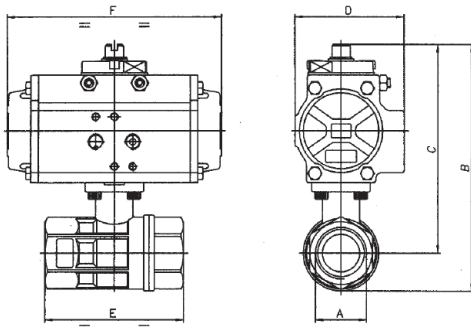

Actuated Two-Way Brass Ball Valves

Full bore two-way brass ball valve, OT 58 (type 2500 page 6.00/008), with direct mount pneumatic actuator.

Part Number: 8P0079* - Double Acting
8P0081* - Single Acting

Threads
UNI ISO 7/1

Materials
Body: Brass, nickel plated
Ball: Brass, chrome plated
Seals: PTFE with Viton 'O' Ring

Additional Options
Valve with NPTF thread.
Limit switch boxes for open/closed position indication.
Actuation fitting conditions.
Fluid H₂O +20°C Actuation 6 bar.
2 1/2, 3 and 4 also available

Special Requests
For assistance, contact our technical office or your local Camozzi distributor.

Valve Mounted on Double Acting Actuator. Types 8P0079

Dimensions (mm)										
Size	Thread	DN	PN	A	B	C	D	E	F	ACT
*02	1/4	8	40	1/4	115	98	45	67	110	DA32
*03	3/8	10	40	3/8	115	98	45	67	110	DA32
*04	1/2	15	40	1/2	115	98	45	67	110	DA32
*05	3/4	20	40	3/4	120	100	45	76	110	DA32
*06	1	25	40	1	135	111	45	90	110	DA32
*07	1 1/4	32	40	1 1/4	144	114	45	102	110	DA32
*08	1 1/2	40	40	1 1/2	190	154	71	114	140	DA52
*10	2	50	40	2	209	163	71	138	140	DA52
*12	2 1/2	65	25	2 1/2	244	188	81	165	162	DA63
*14	3	80	16	3	266	199	81	188	162	DA63
*18	4	100	16	4	331	248	106	225	238	DA85

Valve Mounted on Single Acting Actuator. Types 8P0081

Dimensions (mm)										
Size	Thread	DN	PN	A	B	C	D	E	F	ACT
*02	1/4	8	40	1/4	140	123	71	67	140	SR52
*03	3/8	10	40	3/8	140	123	71	67	140	SR52
*04	1/2	15	40	1/2	140	123	71	67	140	SR52
*05	3/4	20	40	3/4	142	125	71	76	140	SR52
*06	1	25	40	1	160	135	71	90	110	SR52
*07	1 1/4	32	40	1 1/4	168	139	71	102	140	SR52
*08	1 1/2	40	40	1 1/2	201	165	81	114	162	SR63
*10	2	50	40	2	220	174	81	138	162	SR63
*12	2 1/2	65	25	2 1/2	272	216	106	165	238	SR85
*14	3	80	16	3	394	227	106	188	238	SR85
*18	4	100	16	4	344	261	123	225	272	SR100